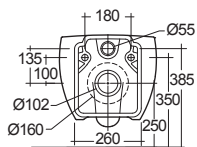

IMPERIA

72807

WC RIMLESS SOSPEO 52 cm
HIDDEN FIX

MADE IN UAE