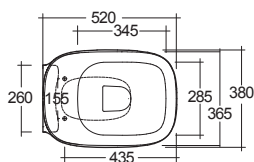

IMPERIA

72807

WC RIMLESS SOSPEO 52 cm
HIDDEN FIX

MADE IN UAE