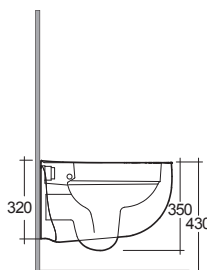

IMPERIA

72807

WC RIMLESS SOSPEO 52 cm
HIDDEN FIX

MADE IN UAE